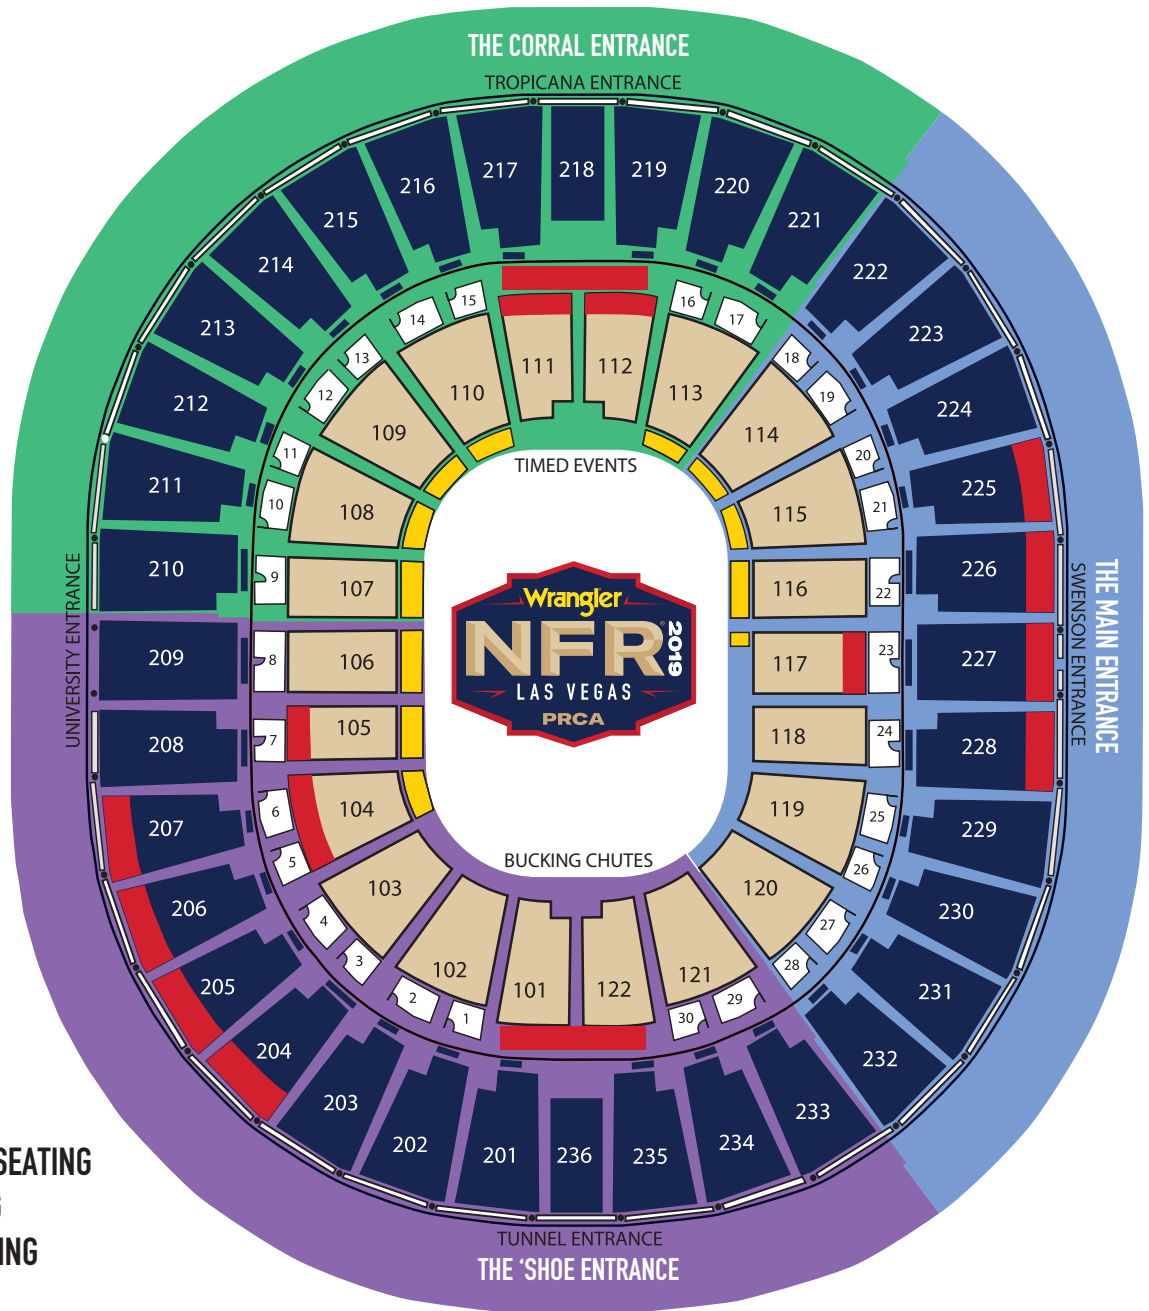

PREFERRED ENTRANCES at the WRANGLER NATIONAL FINALS RODEO

There are three (3) preferred entrances into the arena based on your seat location. There are elevators at all three entrances, as well as escalators at the Main Entrance and The 'Shoe Entrance. Based on your current seat location, please locate on the map above for your preferred entrance.

The Main Entrance:

For seat locations within the BLUE area of the map or if you are arriving via taxi.

The 'Shoe Entrance:

For seat locations within the PURPLE area or if you are arriving via The NFR Express Shuttle Bus.

The Corral Entrance:

For seat locations within the GREEN area.