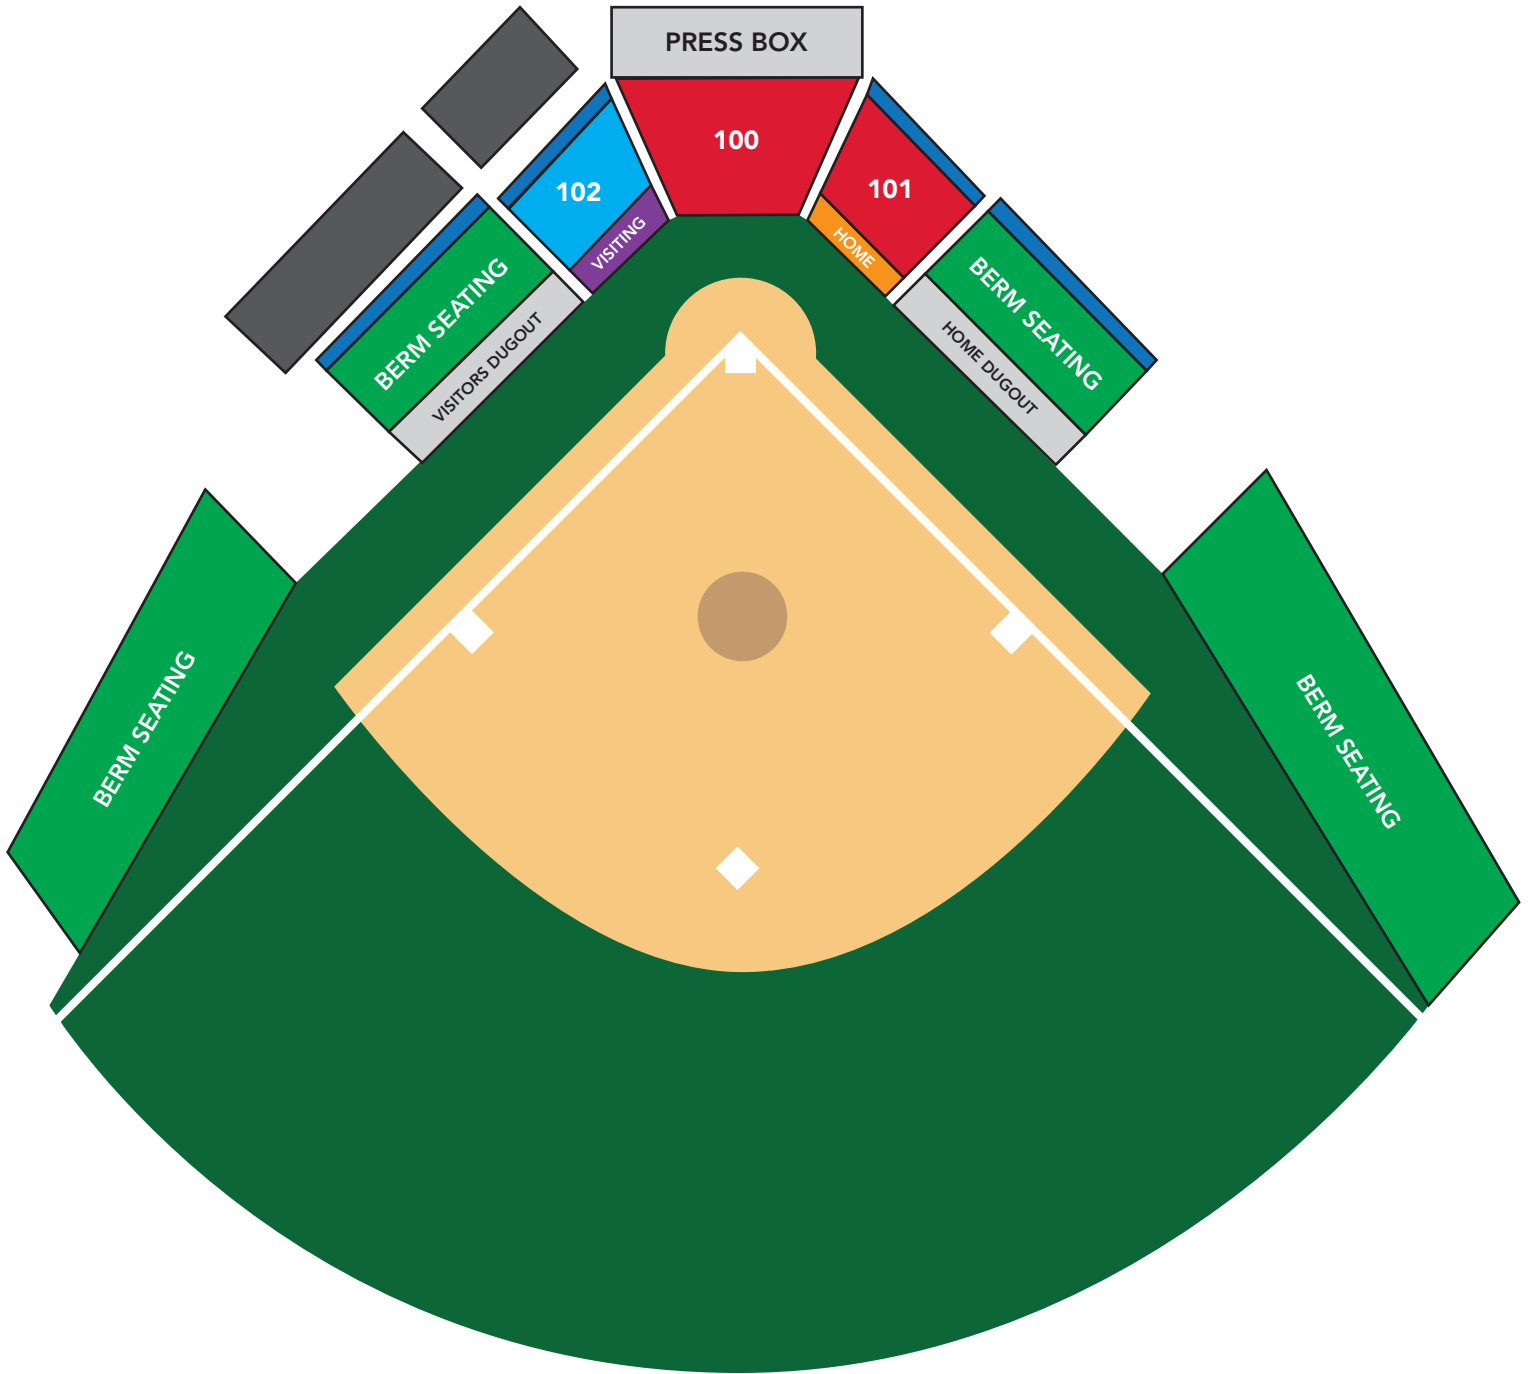

BOWLIN STADIUM | SOFTBALL

KEY

- Reserved Seating
- Home Team Pass List Seating
- General Admission Seating
- Visiting Team Pass List Seating
- General Admission Grass Berm
- ADA Seating
- General Admission Bleachers